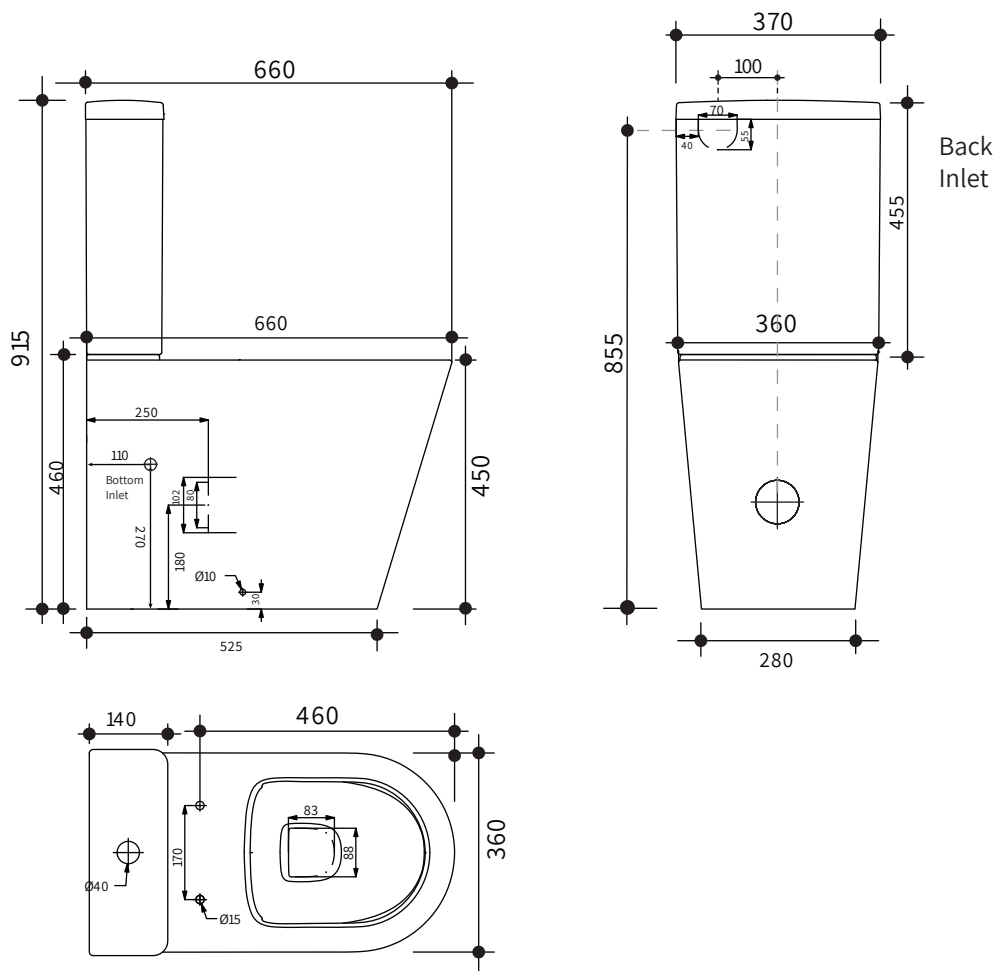

MANHATTAN HI LINE

STYLE

Rimless Back to Wall Toilet Suite

CODE

MHL001

WEIGHT

(Pan) 41 kgs, (seat) 3kgs
(Cistern) 12 kgs

COLOURS

White

INCLUSIONS

Connector, soft close seat
N.B. S-trap connector supplied as standard

NOTES

Set out 75-175 mm (S-Trap)
Suitable for S-Trap or P-Trap Installation

Cleanmax nano glaze anti bacterial surface technology.

Ambulant compliant.

Note: All dimensions are in millimetres and are subject to normal manufacturing variances.
Studio Bagno Pty Ltd reserves the right to vary specifications at any time without notice. Date created: 23/02/2023